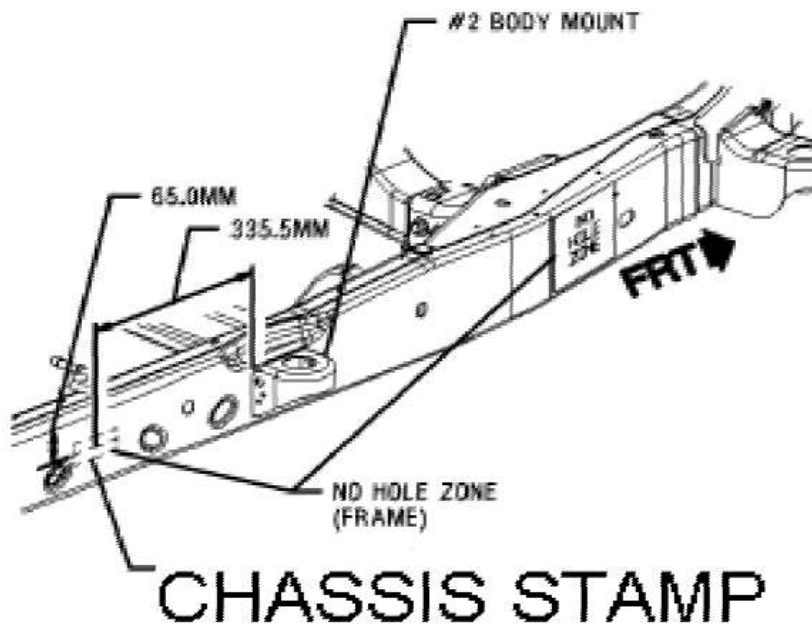

**Make** :  
**Model** :  
**Model Year** :  
**VIN** :

has been originally manufactured for the European market. The chassis number is located on the right side of the sill side member.

Olst, October 5th, 2015

Yours faithfully,

Enclosure: Location Chassis Number (VIN) Cadillac Escalade

Location Chassis Number (VIN) Cadillac Escalade

Chassis Stamp Location

VIN location: On the right side of sill side member